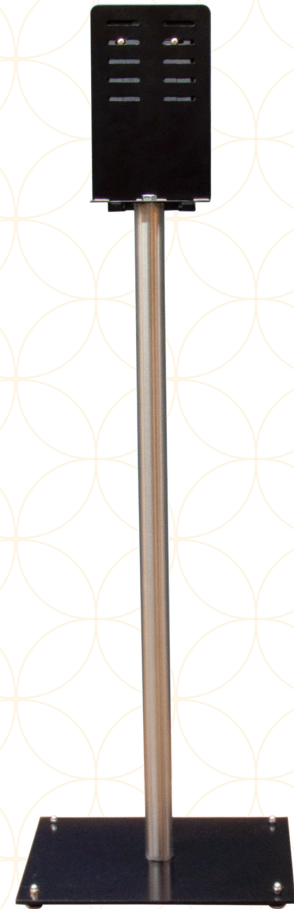

(Modern Series) Hand Sanitizer System

New!

*Motion Activated,
Touchless Dispenser
(Sanitizer Not Included)*

TOUCHLESS DISPENSER
(Sanitizer Not Included)
Product #260002

Profile View

*Powder-Coated
Mounting Plate & Base*

**MODERN SERIES
(COMPLETE
UNIT—STAND &
DISPENSER)**
Product #260000

MODERN SERIES STAND
Product #260001

- Motion Activated, Touchless Dispenser
 - Refillable Plastic Bottle—1000ml Capacity
 - Requires 4 "C" Batteries (Not Included)
 - Dispenses Gel
- Heavyweight, Free-standing Design
 - Less Likely to Tip or Get Blown Over
 - Easy to Assemble and Move
- Powder-Coated Mounting Plate and Base
- Two Universal Mounting Options
 - Theft Resistant Mounting Plate With Screws
 - Two-sided Tape Mount (Tape Not Included)
- Stands 49-1/2" Tall When Assembled

ITEM #	ITEM	SIZE
260000	Modern Series (Stand & Dispenser)	15-3/4"W x 11/3/4"D x 49-1/2"H
260001	Modern Series Stand	15-3/4"W x 11/3/4"D x 49-1/2"H
260002	Motion Activated, Touchless Dispenser	---

FOR INFORMATION, CONTACT: