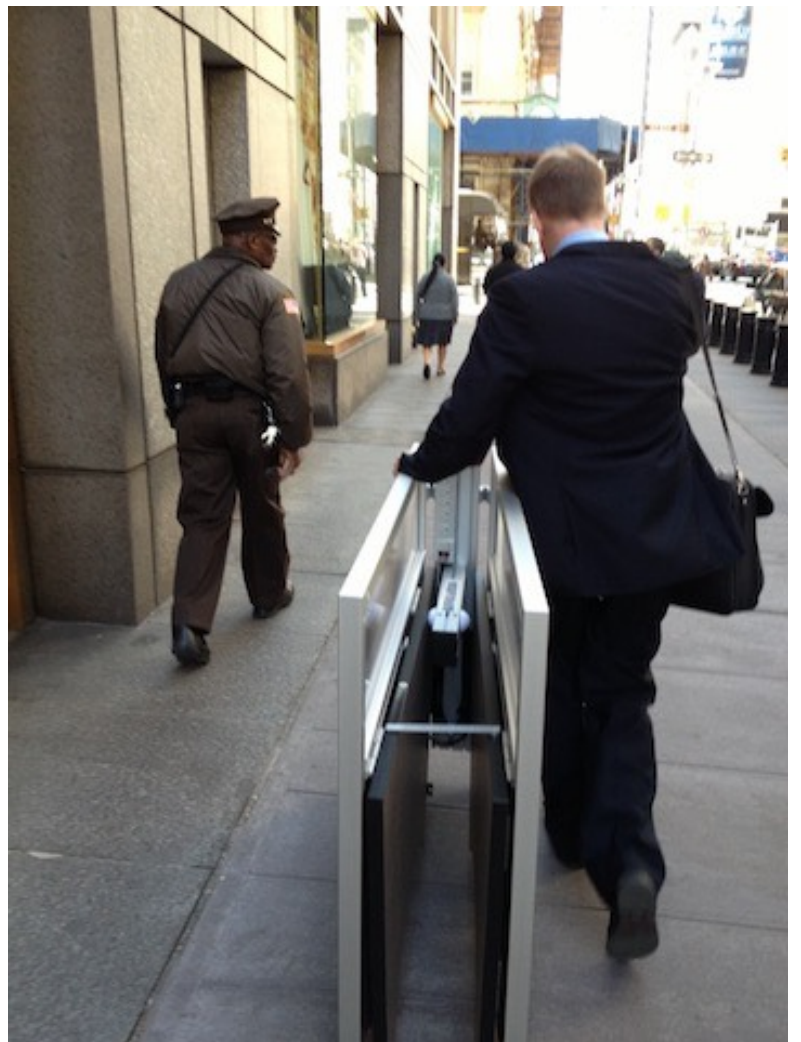

Deploy a simple or sophisticated workstation anywhere, anytime in minutes.

850 lb ball bearing casters are engineered to easily move over any surface - even pavement and uneven sidewalks.

Arrive fully assembled - no tool assembly. Sets up *anywhere* in minutes!

Instant Privacy

Privacy booths or "T" Screens are all mobile and available writeable surfaces.

Mobile Screens with writeable surface

Social Distancing

Swiftspace workstations are engineered to be stand alone stations - NOT attached to one another.

They deploy to the desired location - indoor or outdoor. They can abut each other or be separated, turned and placed anywhere they need to be placed to achieve the desired degree of social separation for healthcare concerns.