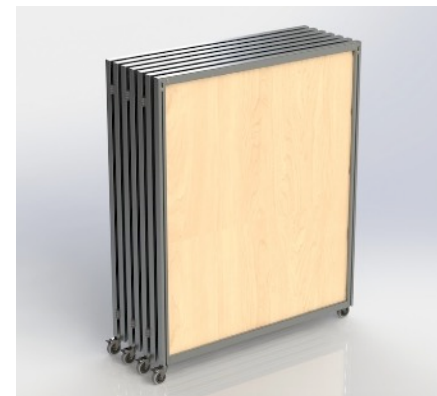

Deploy a simple or sophisticated workstation anywhere, anytime in minutes.

850 lb ball bearing casters are engineered to easily move over any surface - even pavement and uneven sidewalks.

Arrive fully assembled - no tool assembly. Sets up *anywhere* in minutes!

Instant Privacy

Privacy booths or "T" Screens are all mobile and available writeable surfaces.

Mobile Screens with writeable surface

Social Distancing

Swiftspace workstations are engineered to be stand alone stations - NOT attached to one another.