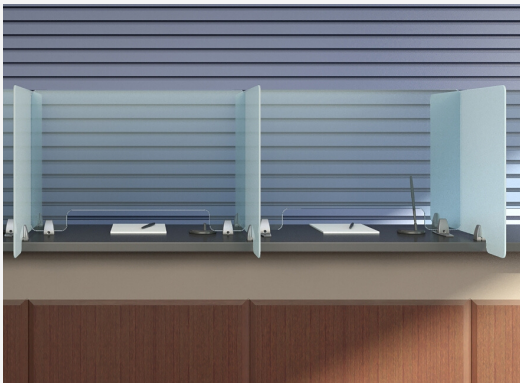

## Social Distancing Barriers for Offices and Workplaces

#### Desk and Counter Top Barriers

Safeguard everyone in your workplace with acrylic sneeze guards and barriers. Both permanent and removable/no installation required products available. Divider panels on free standing feet can be moved as needed to provide a barrier and separation on desks or worksurface areas. Or order with mechanical attachments to give a more permanent installation. Acrylic and Whiteboard is easy to clean and disinfect.

#### Mobile and Free-Standing Room Dividers & Separators

An immediately available solution to divide large rooms into private and separate areas. Mobile and free-standing screens made with acrylic and whiteboard material are easily cleaned and disinfected and can be moved to use wherever needed. Screens can be hinged together to create walls, hallways, private areas, and rooms without incurring costly construction. All screens are shipped fully assembled for immediate use.