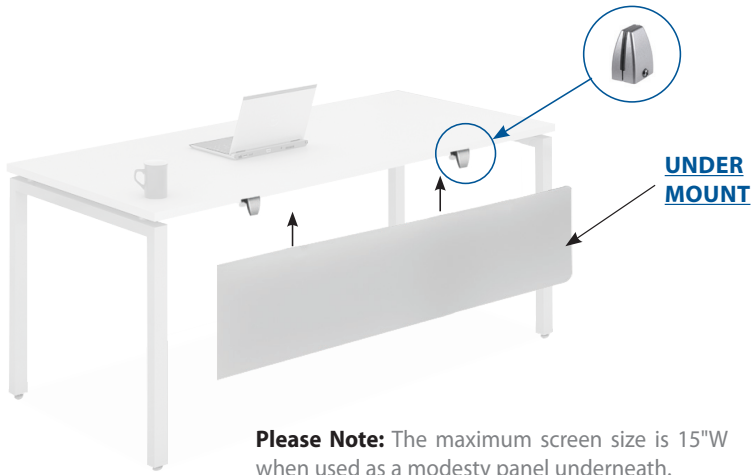

Upholstery Options - Fabric Screens

Celestial Blue

Lime Green

Dark Gray

Finish Options - Brackets

Matte Black

Silver