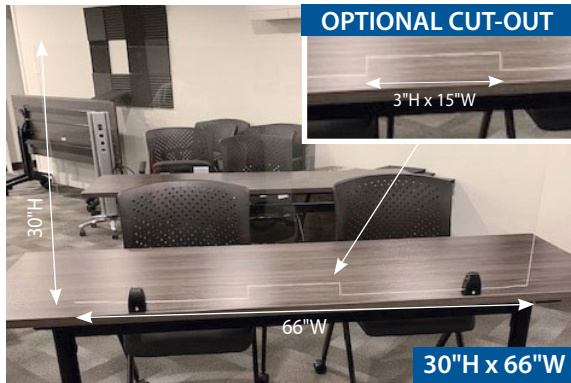

[STRAIGHT SCREENS]

FROM RETAIL TO HOSPITALITY, YOU CAN PROTECT YOUR GUESTS AND EMPLOYEES

24"H Straight Acrylic Square Edge - No Bracket Included

CLEAR PANELS - SCREEN THICKNESS - 1/4"			
SKU	SIZE	DESCRIPTION	LIST PRICE
ACRV2424C	24"W	Clear Acrylic 24"H x 24"W	$183.00
ACRV2430C	30"W	Clear Acrylic 24"H x 30"W	$229.00
ACRV2436C	36"W	Clear Acrylic 24"H x 36"W	$275.00
ACRV2442C	42"W	Clear Acrylic 24"H x 42"W	$320.00
ACRV2448C	48"W	Clear Acrylic 24"H x 48"W	$366.00
ACRV2454C	54"W	Clear Acrylic 24"H x 54"W	$412.00
ACRV2460C	60"W	Clear Acrylic 24"H x 60"W	$478.00
ACRV2466C	66"W	Clear Acrylic 24"H x 66"W	$503.00
ACRV2472C	72"W	Clear Acrylic 24"H x 72"W	$546.00

FROSTED PANELS - SCREEN THICKNESS - 1/4"			
SKU	SIZE	DESCRIPTION	LIST PRICE
ACRV2424F	24"W	Frosted Acrylic 24"H x 24"W	$189.00
ACRV2430F	30"W	Frosted Acrylic 24"H x 30"W	$236.00
ACRV2436F	36"W	Frosted Acrylic 24"H x 36"W	$283.00
ACRV2442F	42"W	Frosted Acrylic 24"H x 42"W	$330.00
ACRV2448F	48"W	Frosted Acrylic 24"H x 48"W	$377.00
ACRV2454F	54"W	Frosted Acrylic 24"H x 54"W	$424.00
ACRV2460F	60"W	Frosted Acrylic 24"H x 60"W	$487.00
ACRV2466F	66"W	Frosted Acrylic 24"H x 66"W	$518.00
ACRV2472F	72"W	Frosted Acrylic 24"H x 72"W	$571.00

Cleaning Instructions:
Acrylic can be safely cleaned and disinfected with most non-abrasive cleaners such as:

- Disinfecting Wipes
- Disinfectant Sprays
- Some Multi-Surface Cleaners (Check Labels)
- Mild Soaps

15"H Fabric & Acrylic Privacy Screens

FABRIC PANELS - DESKTOP MOUNTABLE - SCREEN THICKNESS - 1/2"			
SKU	SIZE	DESCRIPTION	LIST PRICE
PLTFP1524	24"W	Fabric Screen 15"H x 24"W	$120.00
PLTFP1530	30"W	Fabric Screen 15"H x 30"W	$120.00
PLTFP1536	36"W	Fabric Screen 15"H x 36"W	$130.00
PLTFP1548	48"W	Fabric Screen 15"H x 48"W	$170.00
PLTFP1554	54"W	Fabric Screen 15"H x 54"W	$190.00
PLTFP1566	66"W	Fabric Screen 15"H x 66"W	$215.00

ACRYLIC PANELS - DESKTOP OR UNDER DESK MOUNTABLE			
SKU	SIZE	DESCRIPTION	LIST PRICE
PLTAP1524S	24"W	Acrylic Screen 15"H x 24"W	$170.00
PLTAP1530S	30"W	Acrylic Screen 15"H x 30"W	$170.00
PLTAP1536S	36"W	Acrylic Screen 15"H x 36"W	$180.00
PLTAP1542S	42"W	Acrylic Screen 15"H x 42"W	$206.00
PLTAP1548S	48"W	Acrylic Screen 15"H x 48"W	$222.00
PLTAP1554S	54"W	Acrylic Screen 15"H x 54"W	$242.00
PLTAP1566S	66"W	Acrylic Screen 15"H x 66"W	$253.00

Please Note: 15"H Acrylics Screens come with rounded corners & are 1/4" Thick

TRANSACTION CUT-OUT		
SKU	DESCRIPTION	LIST PRICE
ACRCUT	Acrylic Transaction Cut-Out 3"H x 15"W	$85.00